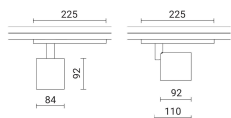

770-269BX-16 Perfetto Puro 37W 3000K CRI90 30°

Design:

IP 20

Product Code	Color
770-269BX-16	Black

General specifications

Product type	Track lights
Mounting type	LKM 3-phase track
Indoor/Outdoor light	Indoor
Description	Track light for LKM 3-phase electrified tracks, specially developed for high efficiency COB LEDs. Optical devices for better visual comfort are available.
Applications	Museums , Shops , Showrooms , Retail

Lighting specifications

i Stated L.O.R. and delivered lumens values are related to standard beam angle versions

Lamp description	Led 4400lm 37W 3000K
Nominal lumens on thermal regime (lm)	3916
LOR	89
Delivered lumen (lm)	3916
System wattage (W)	35,7
Watt source (W)	37
Color temperature (K)	3000
CRI	CRI 90
Average lamp life (h)	L80B10 50.000

Optical specifications

Light distribution	Symmetric
Emission	Direct
Orientation	It can rotate up to 355° around the vertical axis and pivot up to 90° upwards.
Light beam	30°

Weight and dimension

Length (mm)	92
Width (mm)	225
Diameter (mm)	84
Weight (Kg)	0.9

Power tolerance ± 5% - Luminous flux tolerance ± 5% - Measurement uncertainty ± 10% - Ta: 25°C

Accessories

Product Code	28-3957-30
Name	Snoot

Product Code	28-3959-30
Name	Honeycomb, to be used with snoot code 28-3957-30